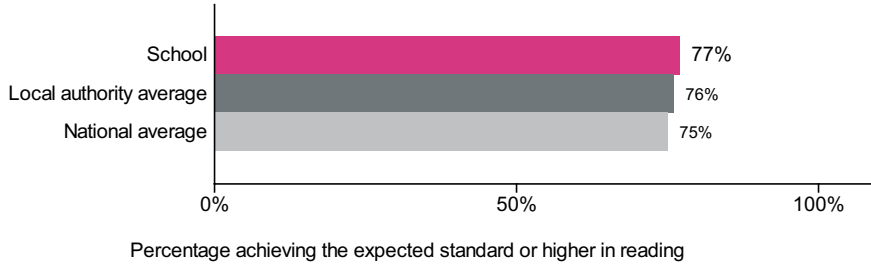

St Matthew's RC Voluntary Aided Primary School (URN: 108721)

Key stage 1

This is provisional data for 2018/19.

Percentage achieving the expected standard or higher in reading

Number of pupils = 31

Percentage achieving greater depth in reading

Number of pupils = 31

Percentage achieving the expected standard or higher in writing

Number of pupils = 31

Percentage achieving greater depth in writing

Number of pupils = 31

Percentage achieving the expected standard or higher in maths