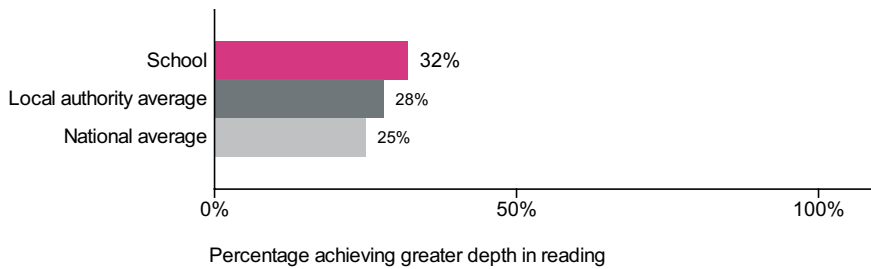

St Matthew's RC Voluntary Aided Primary School (URN: 108721)

Key stage 1

This is provisional data for 2018/19.

Percentage achieving the expected standard or higher in reading

Number of pupils = 31

Percentage achieving greater depth in reading

Number of pupils = 31

Percentage achieving the expected standard or higher in writing

Number of pupils = 31

Percentage achieving greater depth in writing

Number of pupils = 31

Percentage achieving the expected standard or higher in maths