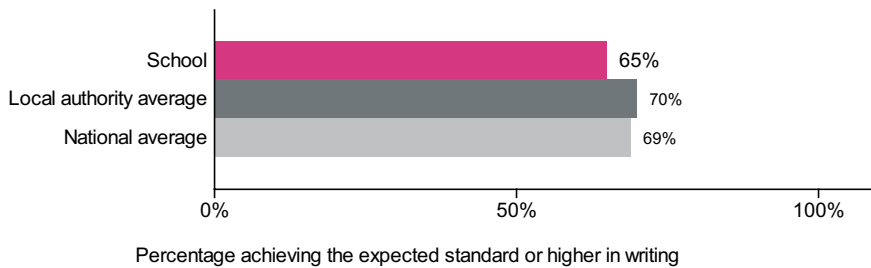

St Matthew's RC Voluntary Aided Primary School (URN: 108721)

Key stage 1

This is provisional data for 2018/19.

Percentage achieving the expected standard or higher in reading

Number of pupils = 31

Percentage achieving greater depth in reading

Number of pupils = 31

Percentage achieving the expected standard or higher in writing

Number of pupils = 31

Percentage achieving greater depth in writing

Number of pupils = 31

Percentage achieving the expected standard or higher in maths